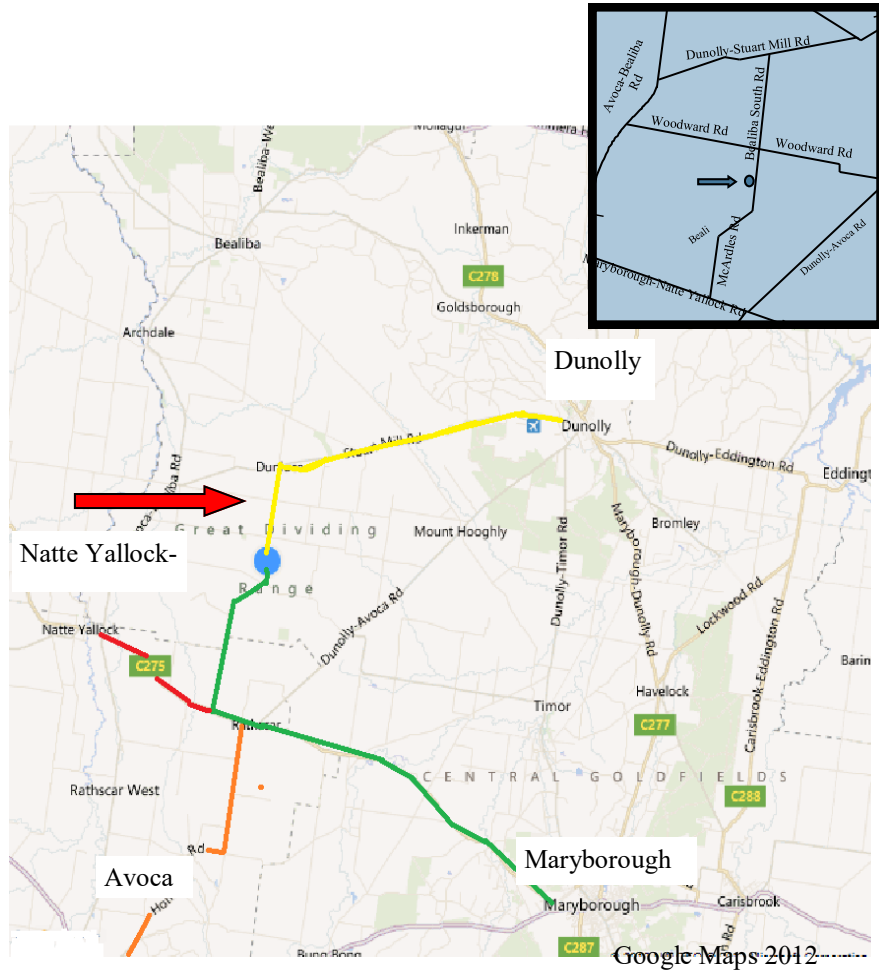

Map & directions

From Avoca

Travelling south on High St Avoca (main St), turn right into North St. North St veers into Homebush Rd. Travel along for about 15km until T intersection. Turn left onto Maryborough/St Arnaud Road, travel 1.5km. Turn right at McArdles Road (gravel road), travel 6.5km until runs into Bealiba South Rd travel 1km & Kerrilyn is on the left.

From Dunolly

From Dunolly Road Broadway (main st) turn into Tweedale St. Follow (650m) till end then turn right into Dunolly/Stuart Mill Rd. Travel 14km then turn onto Bealiba Sth Rd for 4.2 km. Kerrilyn is on the right.

From Maryborough

Travelling west on High St (main St), continue until the St joins the Pyrenees Highway. Travel on the Pyrenees Highway for about 1.5km. Turn right onto Phelan Rd which continues onto the Natta Yallock Road. Continue along for about 19km. Turn right into McArdles Road (gravel Road) travel 6.5km until runs into Bealiba South Rd travel 1km & Kerrilyn is on the left.