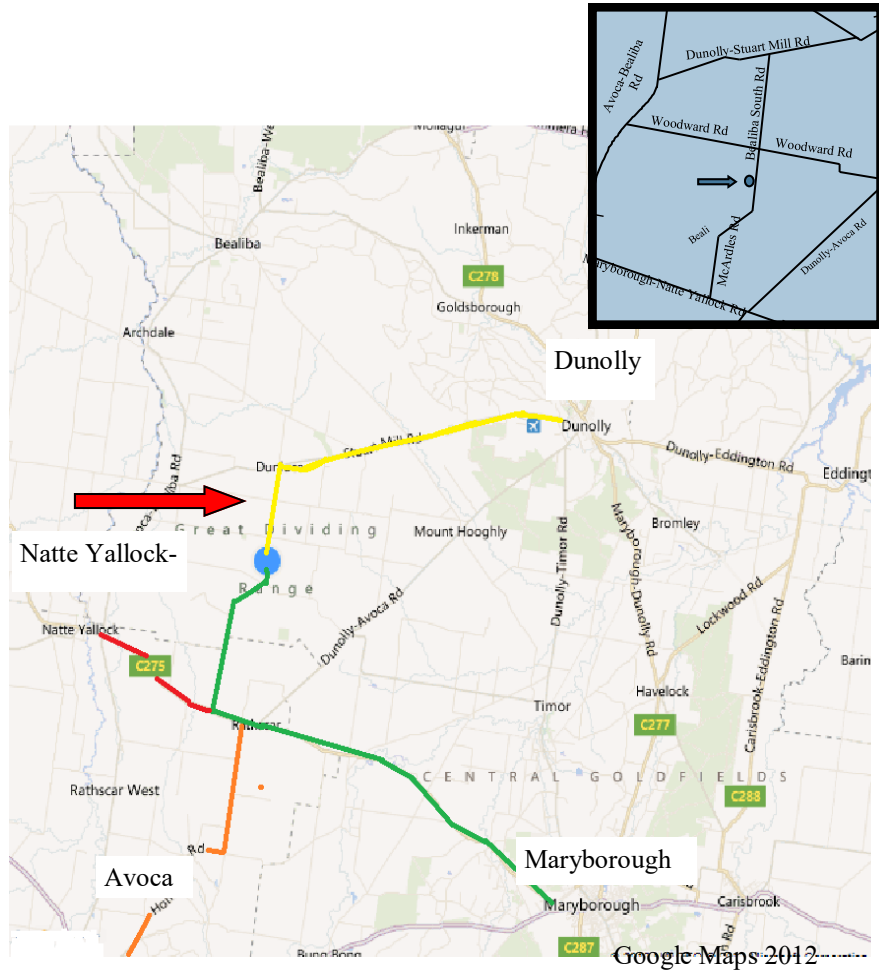

Map & directions

From Avoca

Travelling south on High St Avoca (main St), turn right into North St. North St veers into Homebush Rd. Travel along for about 15km until T intersection. Turn left onto Maryborough/St Arnaud Road, travel 1.5km. Turn right at McArdles Road (gravel road), travel 6.5km until runs into Bealiba South Rd travel 1km & Kerrilyn is on the left.

From Dunolly

From Dunolly Road Broadway (main st) turn into Tweedale St. Follow (650m) till end then turn right into Dunolly/Stuart Mill Rd. Travel 14km then turn onto Bealiba Sth Rd for 4.2 km. Kerrilyn is on the right.

From Maryborough

Travelling west on High St (main St), continue until the St joins the Pyrenees Highway. Travel on the Pyrenees Highway for about 1.5km. Turn right onto Phelan Rd which continues onto the Natte Yallock Road. Continue along for about 19km. Turn right into McArdles Road (gravel Road) travel 6.5km until runs into Bealiba South Rd travel 1km & Kerrilyn is on the left.