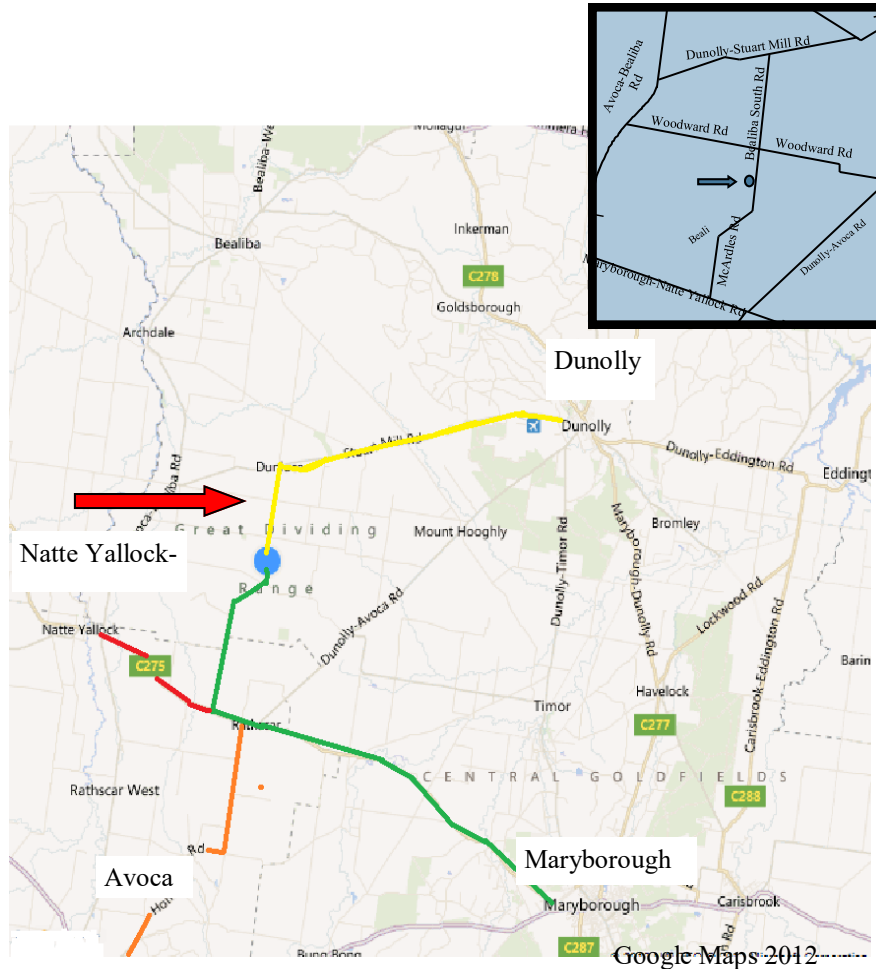

Map & directions

From Avoca

Travelling south on High St Avoca (main St), turn right into North St. North St veers into Homebush Rd. Travel along for about 15km until T intersection. Turn left onto Maryborough/St Arnaud Road, travel 1.5km. Turn right at McArdles Road (gravel road), travel 6.5km until runs into Bealiba South Rd travel 1km & Kerrilyn is on the left.

From Dunolly

From Dunolly Road Broadway (main st) turn into Tweedale St. Follow (650m) till end then turn right into Dunolly/Stuart Mill Rd. Travel 14km then turn onto Bealiba Sth Rd for 4.2 km. Kerrilyn is on the right.

From Maryborough

Travelling west on High St (main St), continue until the St joins the Pyrenees Highway. Travel on the Pyrenees Highway for about 1.5km. Turn right onto Phelan Rd which continues onto the Natte Yallock Road. Continue along for about 19km. Turn right into McArdles Road (gravel Road) travel 6.5km until runs into Bealiba South Rd travel 1km & Kerrilyn is on the left.